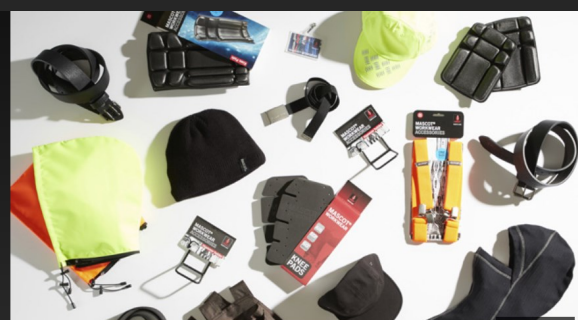

ACCESSORIES

AUTOJAD SA. DE CV.

SOPORTE Y VENTAS:

OF. : 614 566 1105

CEL: 614 487 2583